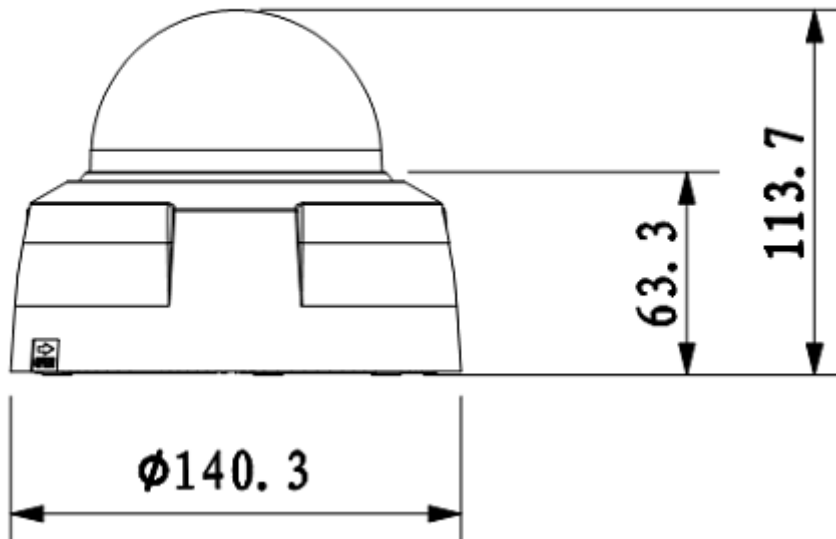

DH-IPC-HD3200

Auxiliary Interface	
Memory Slot	Micro SD, Max 32GB
Alarm	1/1 channel In/Out
General	
Power Supply	DC12V, PoE(802.3af)
Power Consumption	<6W
Working Environment	-10°C~+60°C, 10%~90%
Dimensions	Φ140.3x113.7mm
Weight	0.8kg

Dimensions (mm)

Dahua Technology Co., Ltd.

1187 BinAn Road, Binjiang District, Hangzhou, China

Tel: +86-571-87688883

Fax: +86-571-87688815

Email: overseas@dahuatech.com

www.dahuatechsecurity.com

*Design and specifications are subject to change without notice.

© 2013 Dahua Technology Co., Ltd.