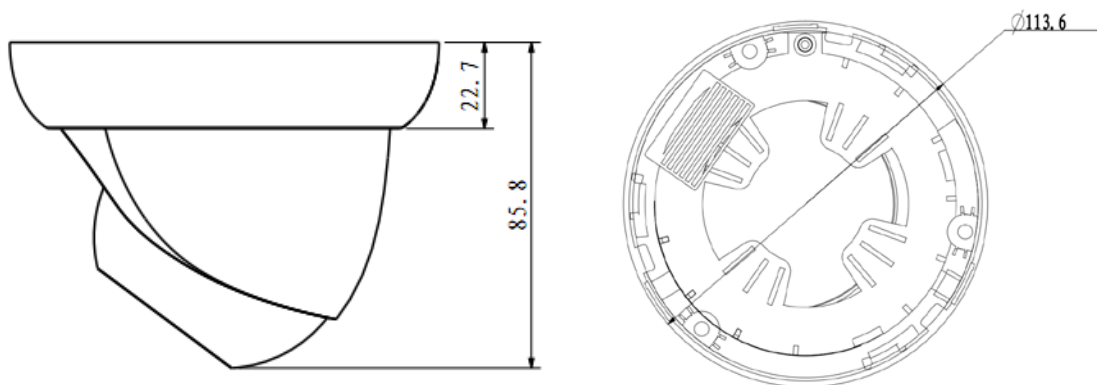

DH-IPC-HDW3200S

Technical Specifications

Model	DH-IPC-HDW3200SP		DH-IPC-HDW3200SN	
Camera				
Image Sensor	1/3" 2Megapixel Exmor CMOS			
Effective Pixels	1920(H)x1080(V)			
Scanning System	Progressive			
Electronic Shutter Speed	Auto/Manual, 1/3~1/10000s		Auto/Manual, 1/4~1/10000s	
Min. Illumination	0. 1Lux/F1.2 (Color), 0.01Lux/F1.2(B/W);0Lux/F1.2(IR on)			
S/N Ratio	>50dB			
Camera Features				
Max. IR LEDs Length	20m			
Day/Night	Auto(ICR)/Color/B/W			
Backlight Compensation	BLC / HLC / DWDR			
White Balance	Auto			
Gain Control	Auto/Manual			
Noise Reduction	2D			
Privacy Masking	Up to 4 areas			
Lens				
Focal Length	3.6mm (6mm optional)			
Max Aperture	F1.6			
Angle of View	H: 70° (46°)			
Lens Type	Fixed lens			
Mount Type	Board-in Type			
Video				
Compression	H.264 / MJPEG			
Resolution	1080P(1920×1080) / 720P(1280×720) / D1(704×576) / CIF(352×288)		1080P(1920×1080) / 720P(1280×720) / D1(704×480) / CIF(352×240) /	
Frame Rate	Main Stream	1080P/720P(1 ~ 25/30fps)		
	Sub Stream	D1/CIF(1 ~ 25/30fps)		
Bit Rate	H.264: 32K ~ 8192Kbps, MJPEG: 32K ~20480Kbps			
Network				
Ethernet	RJ-45 (10/100Base-T)			
Protocol	IPv4/IPv6, HTTP, HTTPS, SSL, TCP/IP, UDP, UPnP, ICMP, IGMP, SNMP, RTSP, RTP, SMTP, NTP, DHCP, DNS, PPPOE, DDNS, FTP, IP Filter, QoS, Bonjour			
ONVIF	ONVIF Ver. 2.0			
Max. User Access	10 users			
Smart Phone	iPhone, iPad, Android, Windows Phone			
General				
Power Supply	DC12V, PoE (802.3af)			
Power Consumption	<5W			

DH-IPC-HDW3200S

Working Environment	-10°C~+60°C, 10%~90%
Ingress Protection	IP66
Dimensions	Φ113mm×86mm
Weight	0.4kg

Dimensions (mm)

Dahua Technology Co., Ltd.

1187 BinAn Road, Binjiang District, Hangzhou, China