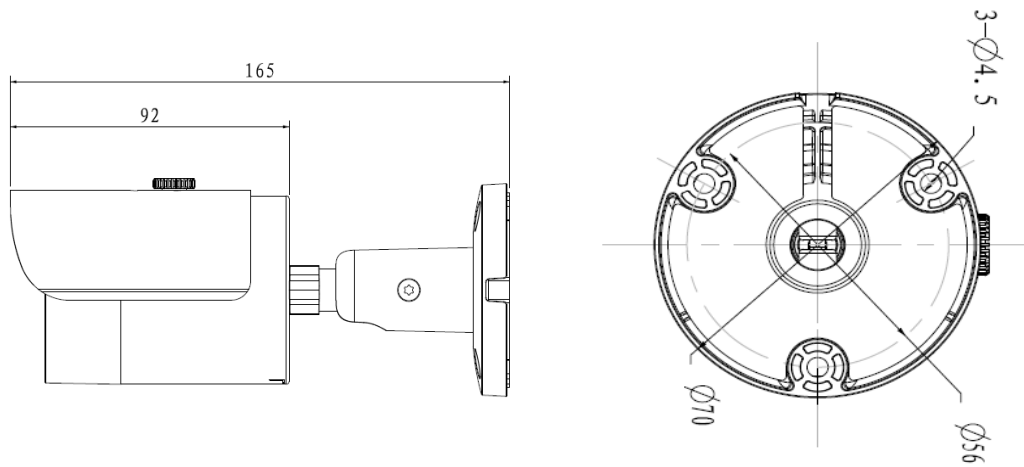

## Technical Specifications

<b>Model</b>	<b>DH-IPC-HFW4221S</b>	
<b>Camera</b>		
Image Sensor	1/2.7" 2Megapixel progressive scan CMOS	
Effective Pixels	1920(H)x1080(V)	
Scanning System	Progressive	
Electronic Shutter Speed	Auto/Manual, 1/3(4)~1/10000s	
Min. Illumination	0. 1Lux/F2.0 (Color), 0Lux/F2.0(IR on)	
S/N Ratio	More than 50dB	
Video Output	N/A	
<b>Camera Features</b>		
Max. IR LEDs Length	30m	
Day/Night	Auto(ICR)/Color/B/W	
Backlight Compensation	BLC / HLC / WDR(120 dB)	
White Balance	Auto/Manual	
Gain Control	Auto/Manual	
Noise Reduction	3D	
Privacy Masking	Up to 4 areas	
<b>Lens</b>		
Focal Length	3.6mm (6mm optional)	
Max Aperture	F2.0(F2.0)	
Focus Control	Manual	
Angle of View	H:93°(63°)	
Lens Type	Fixed lens	
Mount Type	Board-in Type	
<b>Video</b>		
Compression	H.264/H.264B/H.264H/ MJPEG	
Resolution	1080P(1920×1080)/720P(1280×720)/ D1(704×576/704×480) / CIF(352×288/352×240)	
Frame Rate	Main Stream	1080P/720P(1 ~ 25/30fps)
	Sub Stream	D1/CIF(1 ~ 25/30fps)
	Third Stream	720P(1 ~ 13/4fps)
Bit Rate	H.264: 32K ~ 10Mbps	
Corridor Mode	Support	
<b>Audio</b>		
Compression	N/A	
Interface	N/A	
<b>Smart Function</b>		
Smart detection	Tripwire	
	Intrusion	
	Scene change	
	Face detect	
<b>Network</b>		

## Dimensions (mm)