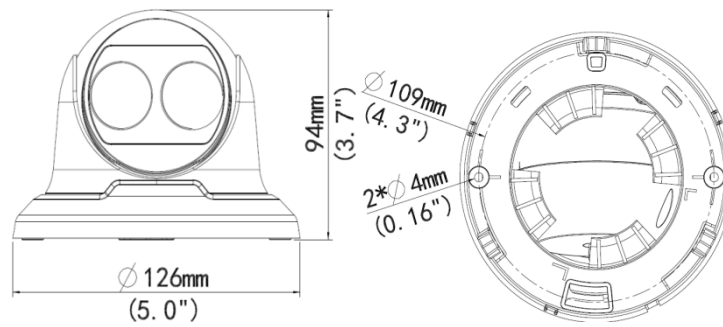

Dimensions

Zhejiang Uniview Technologies Co., Ltd.

South Tower, Building 10, Wanlun Science Park, 88 Jiangling Road, Hangzhou, P.R.China 310051

Email: overseasbusiness@uniview.com; globalsupport@uniview.com

<http://www.uniview.com>

©2015 Zhejiang Uniview Technologies Co., Ltd. All rights reserved.

*Product specifications and availability are subject to change without notice.