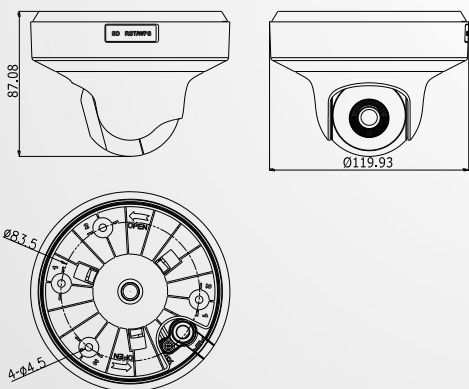

DS-2CD2F12F-IZ(W)(S) 1 MP CMOS Network Dome Camera

- 1/3" Progressive Scan CMOS
- Up to 1 megapixel resolution
- Digital WDR
- 3D DNR
- Support Wi-Fi, support WPS configuration with one touch (-W)
- Two-way audio (-S)
- Support pan and tilt
- Support 128G on-board storage
- 12V DC±10% & PoE(802.3af)