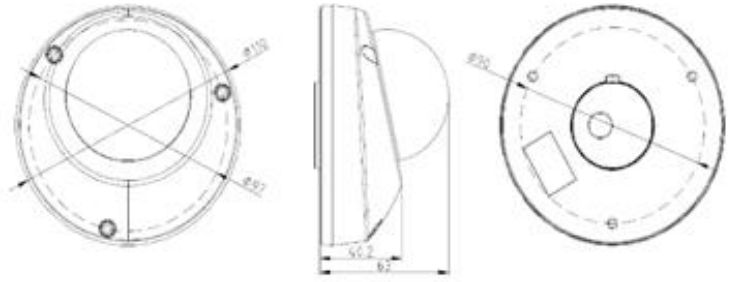

DS-2CD6520DT-I

3MP Network Mini Dome Camera

Specification

Camera	
Image Sensor	1/3" Progressive Scan CMOS
Min. Illumination	0.01 Lux @(F1.2,AGC ON), 0 Lux with IR
Shutter Speed	1/50s~1/100,000s
Lens	2.8mm, horizontal view angle 80°(4mm/6mm optional)
Angle of Adjustment	H: -30°~30°, V: 0°~75°, R: 0°~360°
Lens Mount	M12
Day & Night	ICR
DNR	3D Digital Noise Reduction
DWDR	Digital Wide Dynamic Range
Compression Standard	
Video Compression	H.264/MJPEG
H.264 Type	Base Line Profile/Main Profile
Video Bit Rate	32Kbps~8Mbps
Audio Compression	G.711/G.722.1/G.726/MP2L2
Audio Bit Rate	64Kbps(G.711) / 16Kbps(G.722.1) / 16Kbps(G.726) / 32-128Kbps(MP2L2)
Image	
Max. Resolution	1920 × 1080
Frame Rate	50Hz: 25fps (1920*1080,1280 × 960,1280 × 720) 60Hz: 30fps (1920*1080,1280 × 960,1280 × 720)
Image Setting	Rotate mode, Saturation, Brightness, Contrast, etc. are adjusted via client or web-browser
BLC	Regions can be selected
ROI	Support
Network	
Network Storage	NAS (Support NFS,SMB/CIFS)
Intelligent Alarm	Intrusion detection, Line crossing detection, Motion detection, Tampering alarm, Network disconnect, IP address conflict, Storage error
Protocol Supportable	TCP/IP,ICMP,HTTP,HTTPS,FTP,DHCP,DNS,DDNS,RTP,RTSP,RTCP, PPPoE,NTP,UPnP,SMTP,SNMP,IGMP,802.1X,QoS,IPv6,Bonjour
Interface protocol	ONVIF,PSIA,CGI,ISAPI
General	Flickerless, dual stream, heartbeat, mirror, password protection, video masking, watermark
Interface	
Communication	- 1-ch M12 10M / 100M self-adaptive Ethernet port
Audio Input / Output	1 audio input / 1 audio output (4 Pin Plug)
General	
Working temperature and humidity	-30 °C – 60 °C Humidity 95% or less (non-condensing)
Power Supply	DC24V, range DC16.8V~DC30V
Power	4W MAX

Dimensions

Protect Level	IP54
Impact Protection	IK08
Dimensions (mm)	Φ 110x63
Weight	510g

Order Model:

DS-2CD6520DT-I: M12 Ethernet ports, Molex power connector