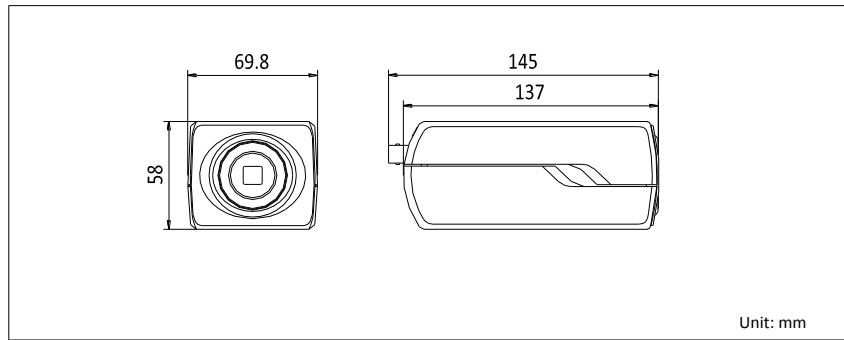

Dimensions

Unit: mm

Network

Network Storage	Micro SD/SDHC/SDXC card (128G), NAS(NFS, SMB/CIFS), edge recording
Alarm Trigger	Intrusion detection, audio exception detection, defocus detection, motion detection, face detection, dynamic analysis, tampering alarm, network disconnect, IP address conflicts, storage exception
Protocols	TCP/IP, ICMP, HTTP, HTTPS, FTP, DHCP, DNS, DDNS, RTP, RTSP, RTCP, PPPoE, NTP, UPnP, SMTP, SNMP, IGMP, 802.1X, QoS, IPv6, Bonjour
Standard	ONVIF, PSIA, CGI, ISAPI
Common features	Reset, flickerless, three streams, heartbeat, mirror, password protection, video masking, watermark, anonymous login, IP address filtering

Intelligent

Behavior Analysis	Line crossing, Region entrance, Region exiting, Intrusion, Object removal, unattended baggage
-------------------	---

General

Operating Conditions	-30 °C – 60 °C (-22 °F – 140 °F), Humidity 95% or less (non-condensing)
Power Supply	24 V AC ± 10%, 12 V DC ± 10%, PoE (802.3af)
Power Consumption	Max. 6 W
Dimensions	69.8×58×145 mm (2.68" × 2.56" × 5.70")
Weight	830 g (1.83 lbs)