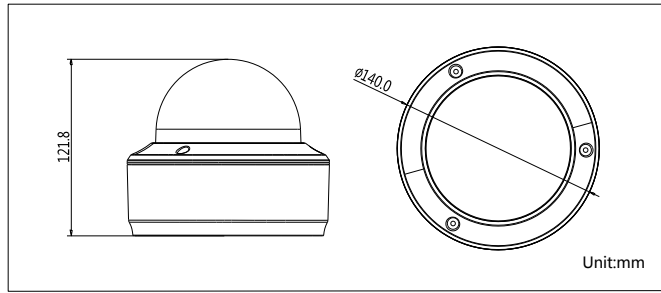

- Up to 2 megapixel (1920×1080) @ 30 fps resolution
- Standard video compression with high compression ratio.
- Progressive scan CMOS
- ROI function(Region of Interest)
- Built-in Micro SD / SDHC / SDXC card slot, up to 128GB
- Support 3D DNR
- Wide dynamic range , up to 120dB
- Support movement path record, which provides statistical references for hot area analysis
- IR cut filter with auto switch
- Alarm & Audio I/O, two-way audio
- Triple streams, each stream with independent parameters
- Support 12VDC/PoE power modes
- Up to 20 channels live view at the same time
- Auto-iris, electronic shutter, BLC for different surveillance environments
- Support local analog video output for adjustment and installation
- LOGO picture can be overlaid on video
- Other functions: IP address filtering, anonymous access, PTZ control, alarm, reset button, mirror, etc.
- Impact Protection: IEC60068-2-75 test, Eh, 20J; EN50102, up to IK10

## Dimensions

### General

Operating Conditions	-30 °C – 60 °C (-22 °F – 140 °F), Humidity 95% or less (non-condensing)
Power Supply	12 V DC ± 10%, PoE (802.3af)
IR Range	Approx. 10 to 30 meters
Power Consumption	Max. 13.5W
Dimensions	Φ 140 × 121.8 mm (Φ 5.51" × 4.80")
Weight	1400 g (3.09 lbs)