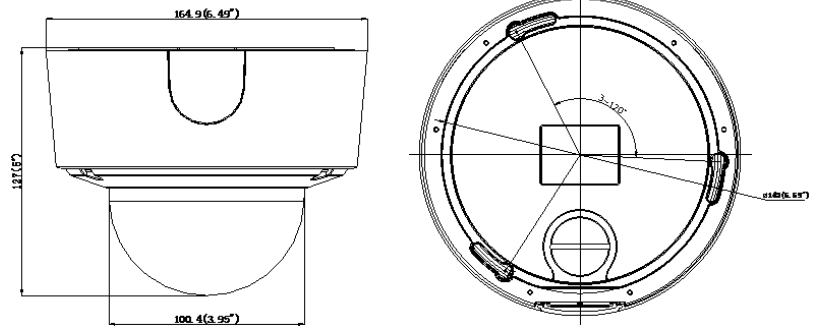

Dimensions

Audio

Environment Noise Filtering	Support
Audio I/O	Support dual audio track, stereo
Audio Sampling Rate	16kHz / 32kHz / 44.1kHz / 48kHz

Smart Feature-set

Behavior Analysis	Line crossing detection, Intrusion detection, Region entrance, Region exiting, Unattended baggage, Object removal
Line Crossing Detection	Cross a pre-defined virtual line
Intrusion Detection	Enter and loiter in a pre-defined virtual region
Region Entrance	Enter a pre-defined virtual region from the outside place
Region Exiting	Exit from a pre-defined virtual region
Unattended Baggage	Objects left over in the pre-defined region such as the baggage, purse, dangerous materials
Object Removal	Objects removed from the pre-defined region, such as the exhibits on display.
Exception Detections	Scene change detection, Sudden audio increase/decrease detection, Audio loss detection, Defocus detection
Recognition	Face detection recognition
Statistics	Object Counting (Entrance and Exit object number is accounted and showed on screen in real time)

General

Protection Level	IP66
Impact Protection	IK10
IR Distance	40m(2.8~12mm)/50m(8~32mm)
Operating Conditions	-30 °C – 60 °C (-22 °F – 140 °F), Humidity 95% or less (non-condensing)
Power Supply	AC24V/PoE(802.3at)
Power Consumption	Max. 13.5 W
Dimensions	Φ159.8 × 146 mm(Φ6.29" × 5.75")
Weight	2100 g (4.63 lbs)

Order Models

DS-2CD4312FWD-PTZ, DS-2CD4312FWD-PTZS

Accessories

Pendant Mount

Outdoor wall mount