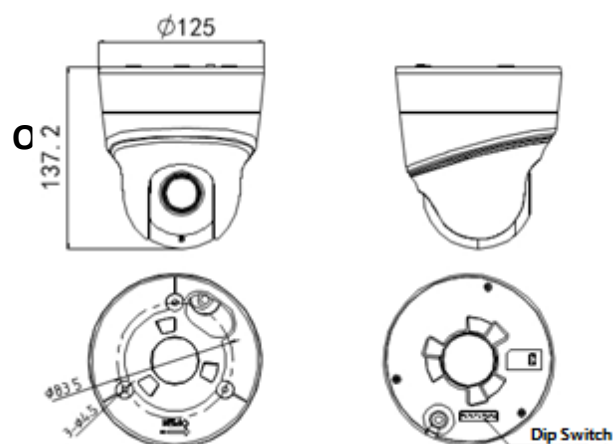

System Integration	
Application programming	Open-ended API, support Onvif, PSIA, CGI and Genetec ; Support EZVIZ cloud P2P
Web Browser	IE 7+, Chrome 18 +, Firefox 5.0 +, Safari 5.02 +
Power	POE&12 VDC, Max. 9W(IR: 3W Max.)
Working Temperature	-10℃~50℃(14°F~122°F)(indoor dome)
Humidity	90% or less
Protection Level	IP54, TVS 4,000V lightning protection, surge protection and voltage transient protection
Certification	FCC, CE, UL, RoHS, IEC/EN 61000, IEC/EN 55022, IEC/EN 55024, IEC /EN60950-1
Dimensions	Φ 125×137.2mm
Weight (approx.)	650g
Mount Option	Wall mount: DS-1294ZJ

Order Models

DS-2DE2103I-DE3; DS-2DE2202I-DE3

Dimension